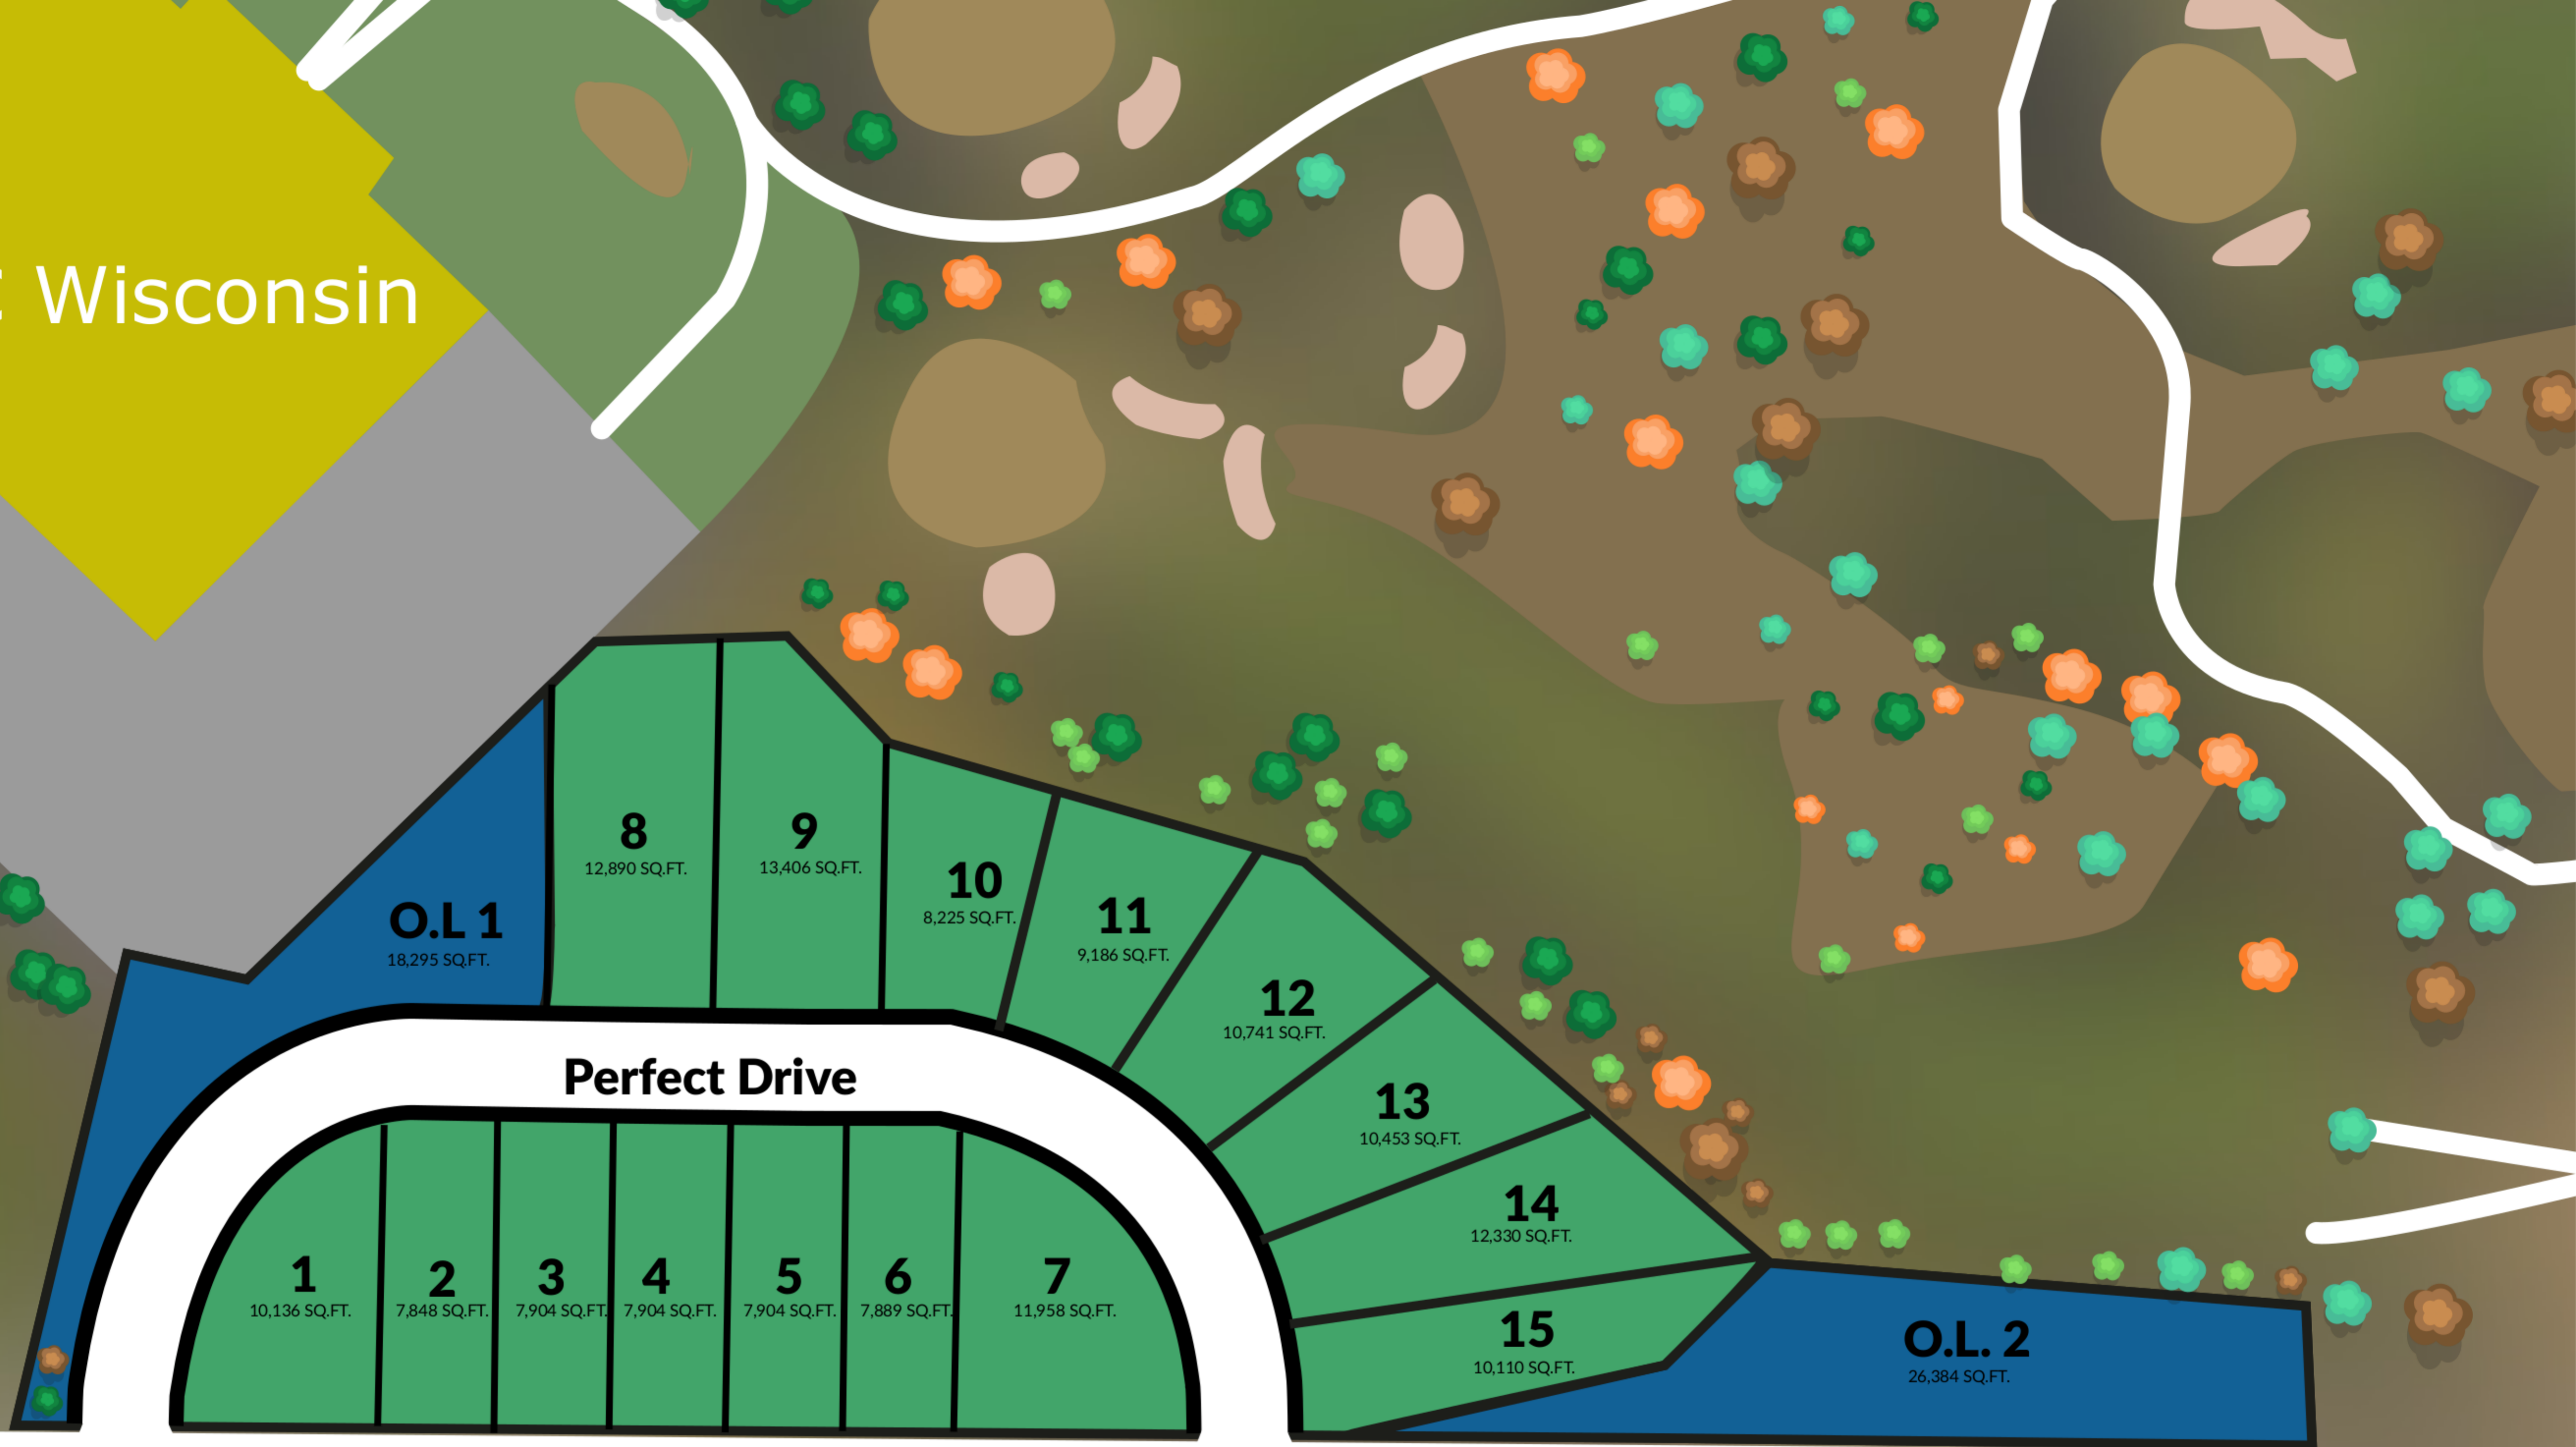

TPC Wisconsin

The Turn
at **CHEROKEE**

Amy Hippen, REALTOR®
608 358 9334

Dennis Tiziani, REALTOR®
608 886 3649